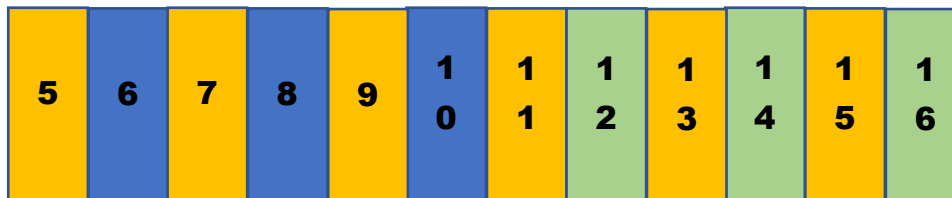

ELECTRIC ONLY HOOK UP RV SPACES

2 – 110 OUTLETS

1 – 50 AMP * 1 - 110

1 – 30 AMP * 1 - 110

NO POWER CONVERSIONS ALLOWED * USE SPECIFIED AMPERAGE

WEST

EAST

BEEF & GOAT BARN